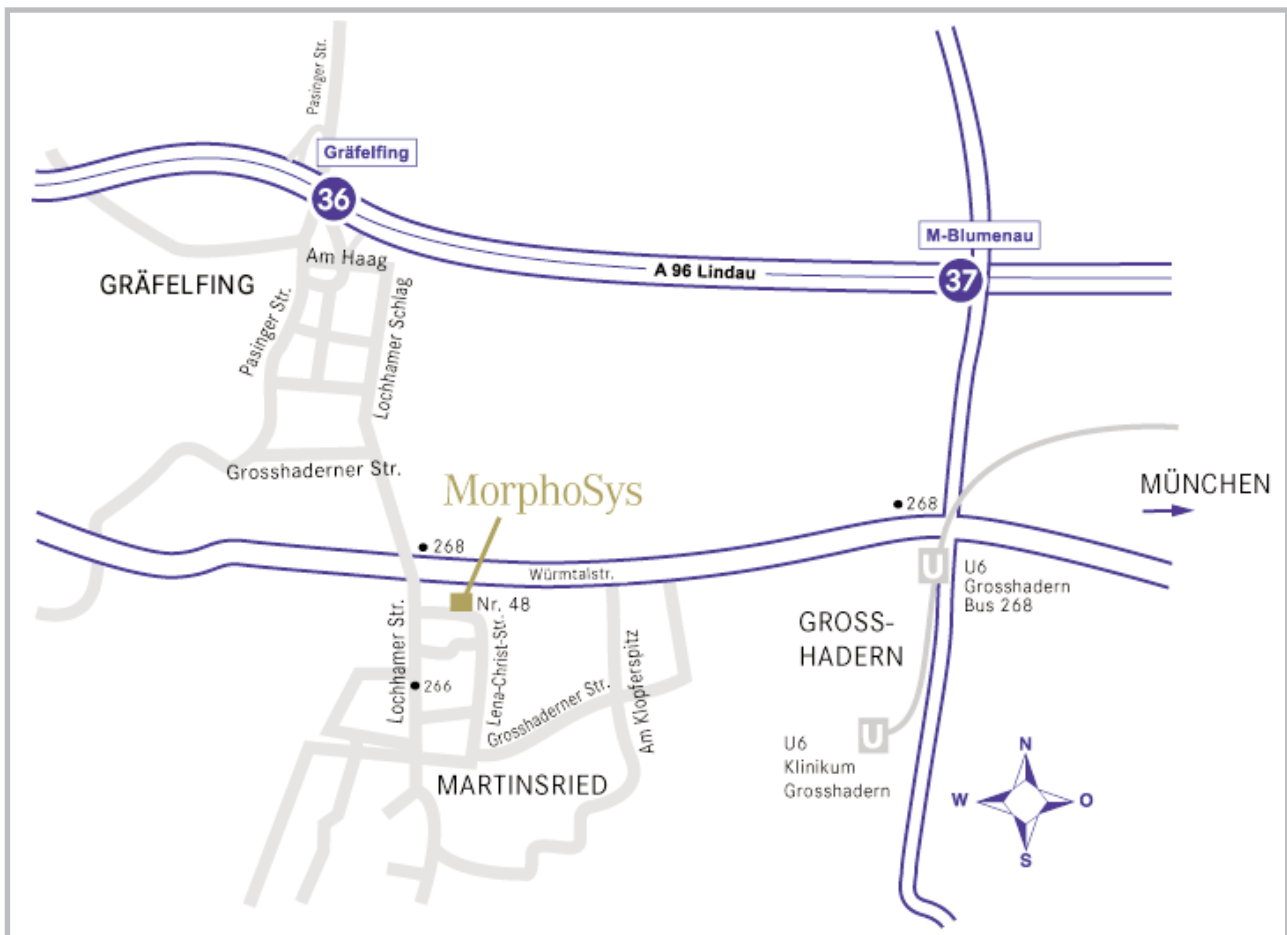

Lageplan: Nahverkehr

Map of Local Area