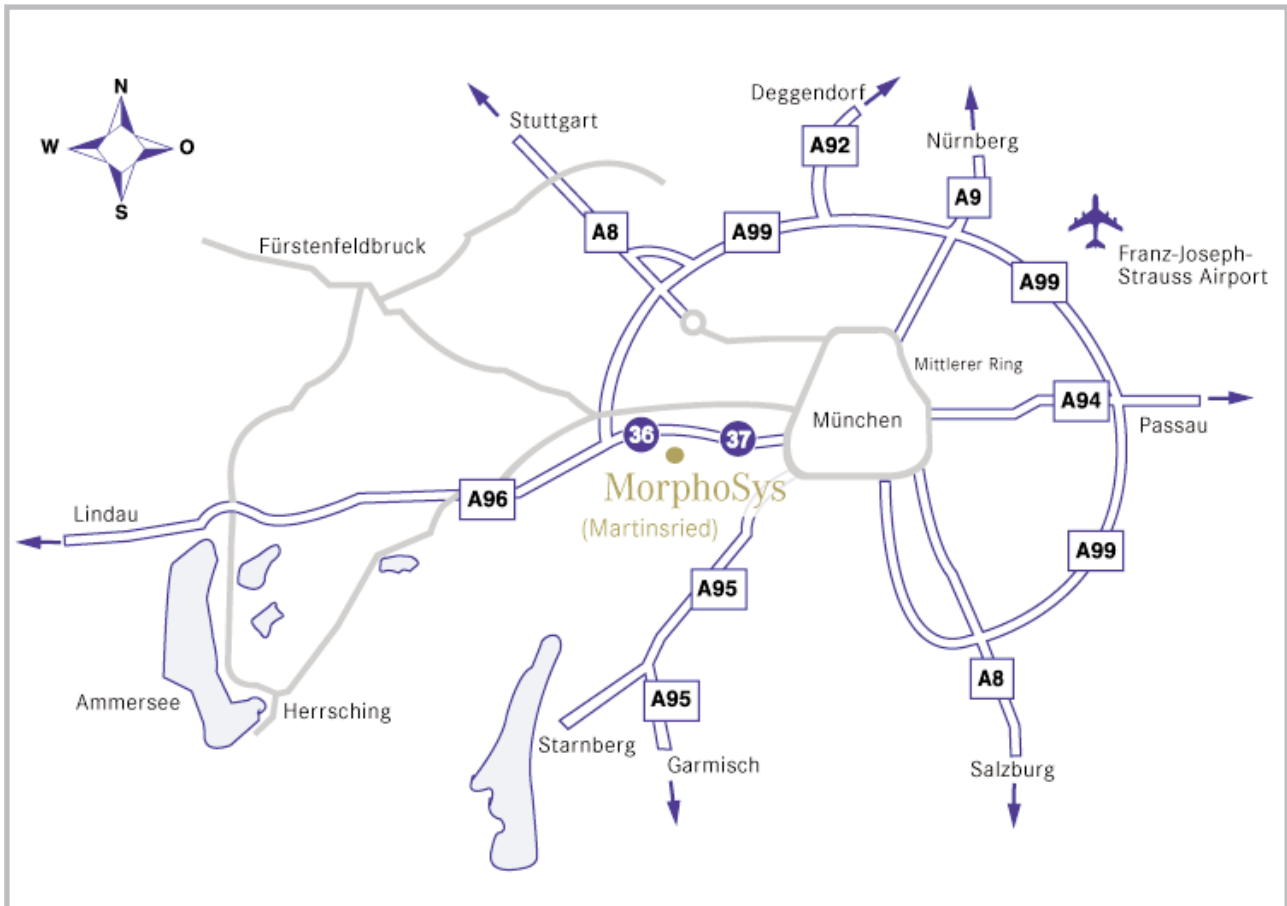

Lageplan: Fernverkehr

Overview Map